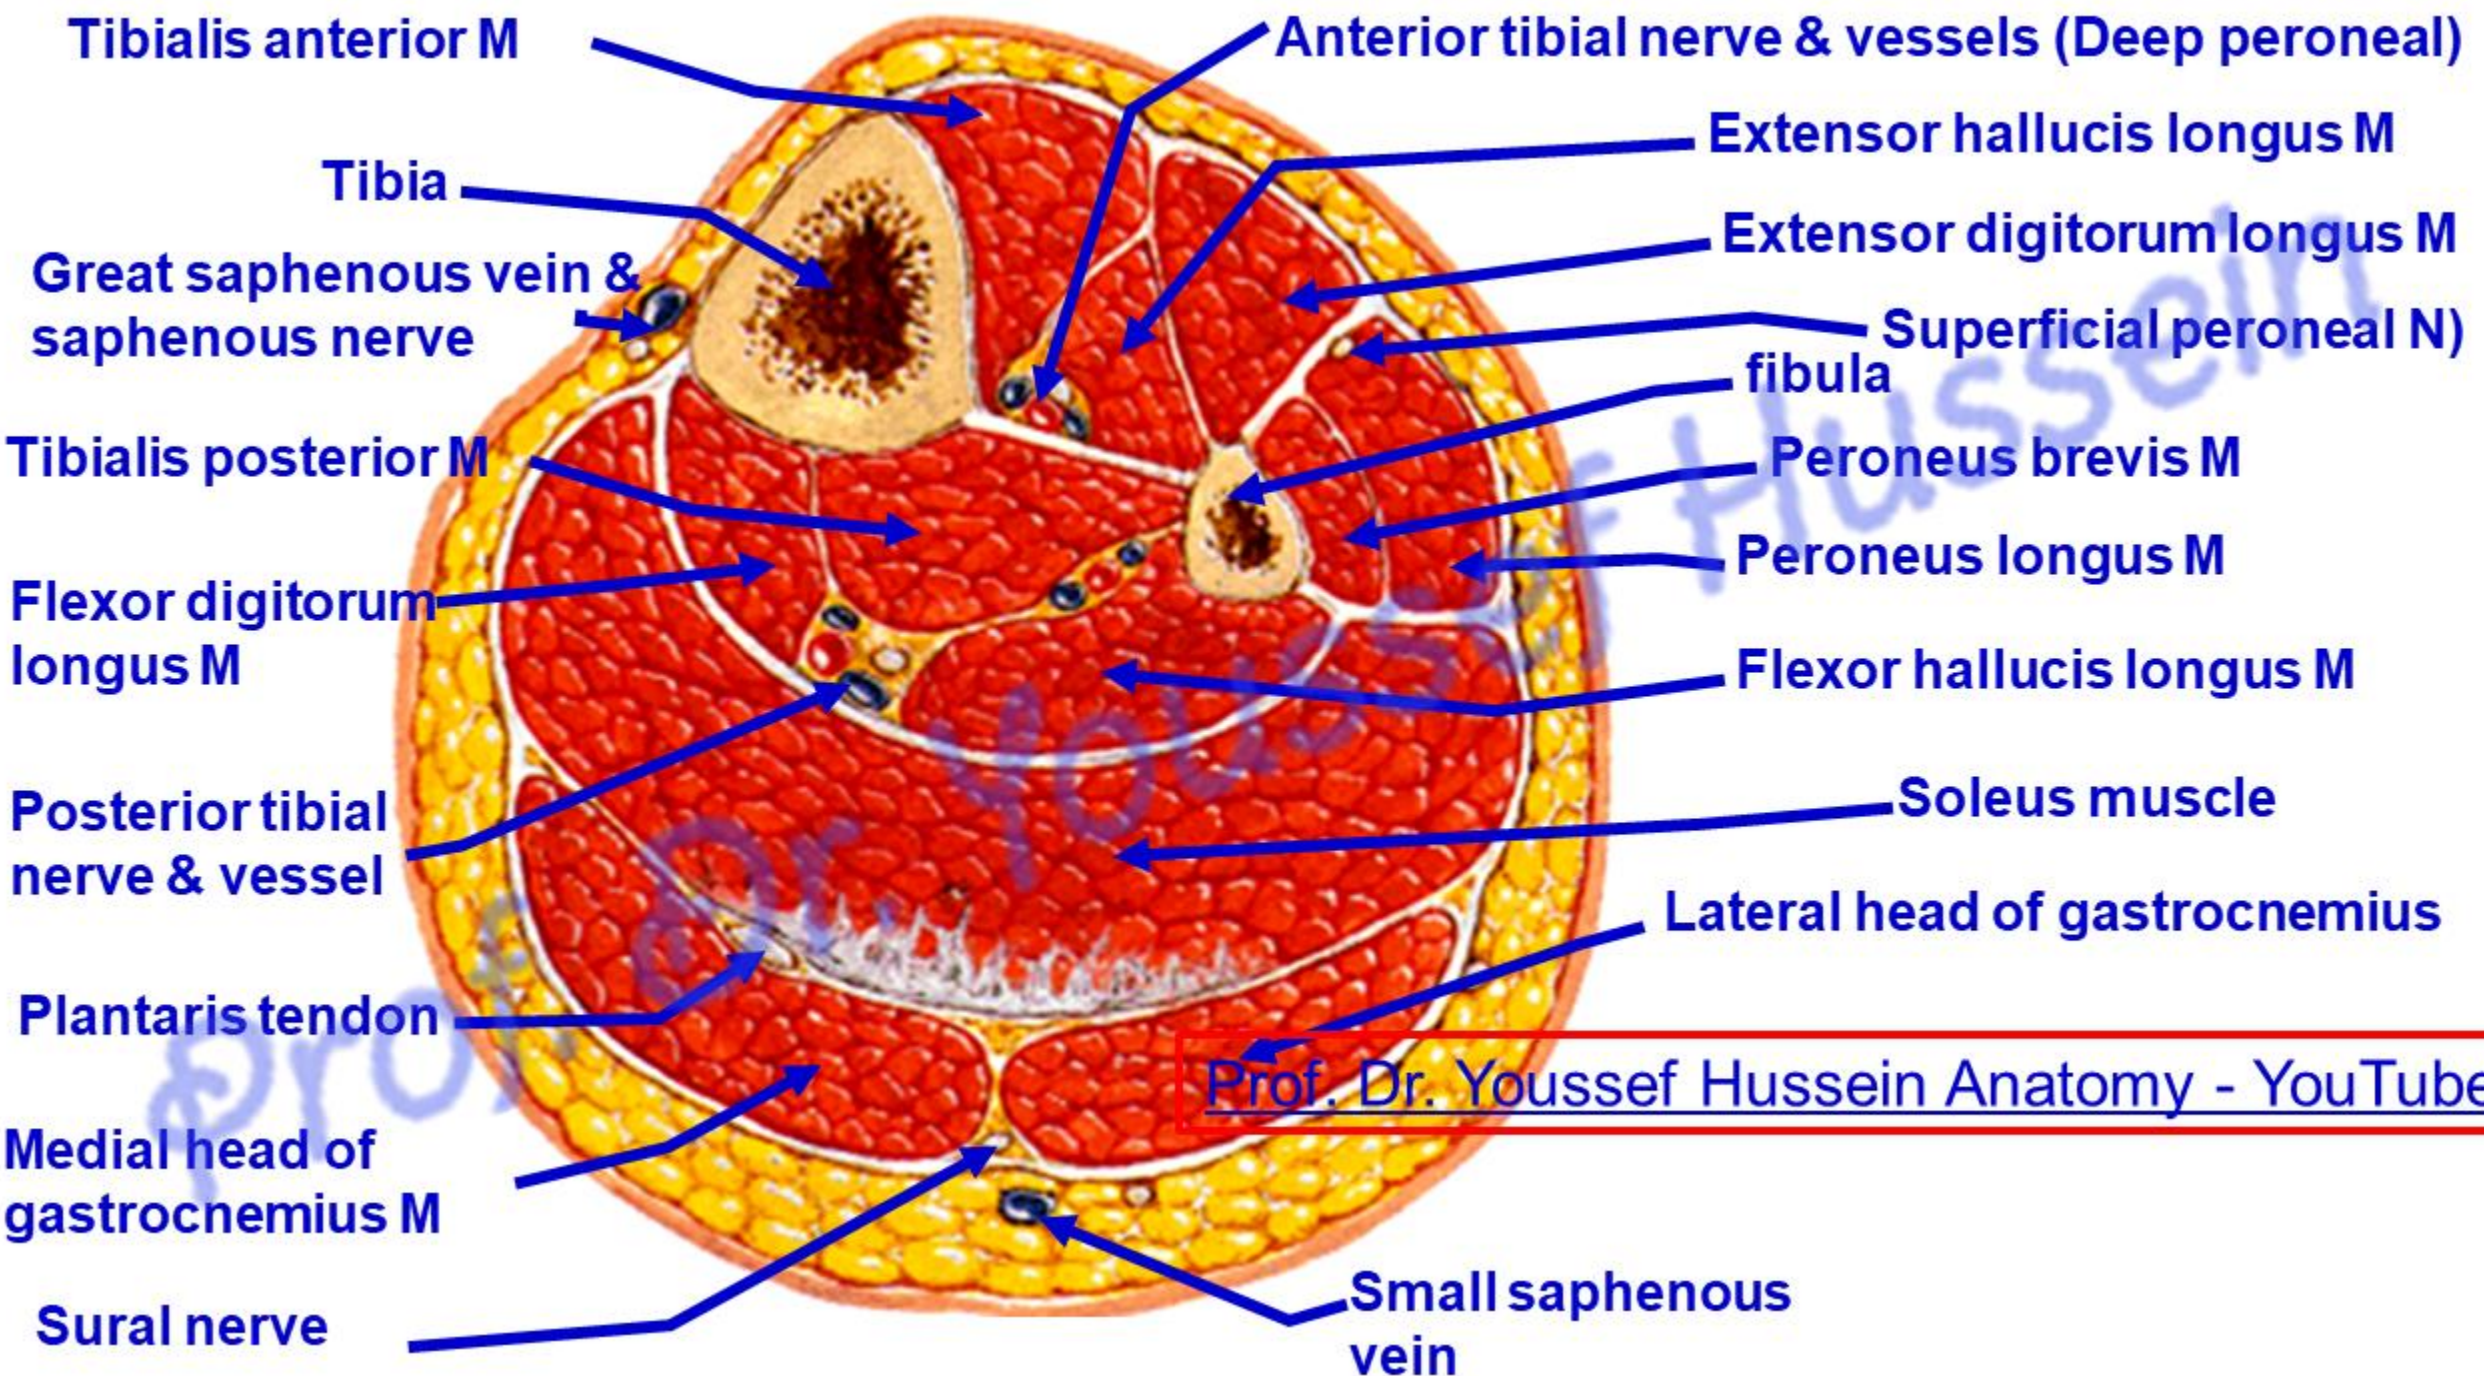

<https://www.youtube.com/@ProfDrYoussefHusseinAnatomy/playlists>

EDB

EHB

اليوتيوب د. يوسف حسين

<https://www.youtube.com/@ProfDrYoussefHusseinAnatomy/playlists>

- **Superficial Peroneal Nerve (musculocutaneous)**

- \*\* It is the smaller of two terminal branches of common peroneal nerve within substance of peroneus longus.
- It descends through substance of peroneus longus.
  - Then between peroneus longus and brevis.
  - Then, it pierces deep fascia where it becomes subcutaneous.

اليوتيوب د. يوسف حسين

اليوتيوب د. يوسف حسين

Tibialis anterior M

Tibia

Great saphenous vein & saphenous nerve

Tibialis posterior M

Flexor digitorum longus M

Posterior tibial nerve & vessel